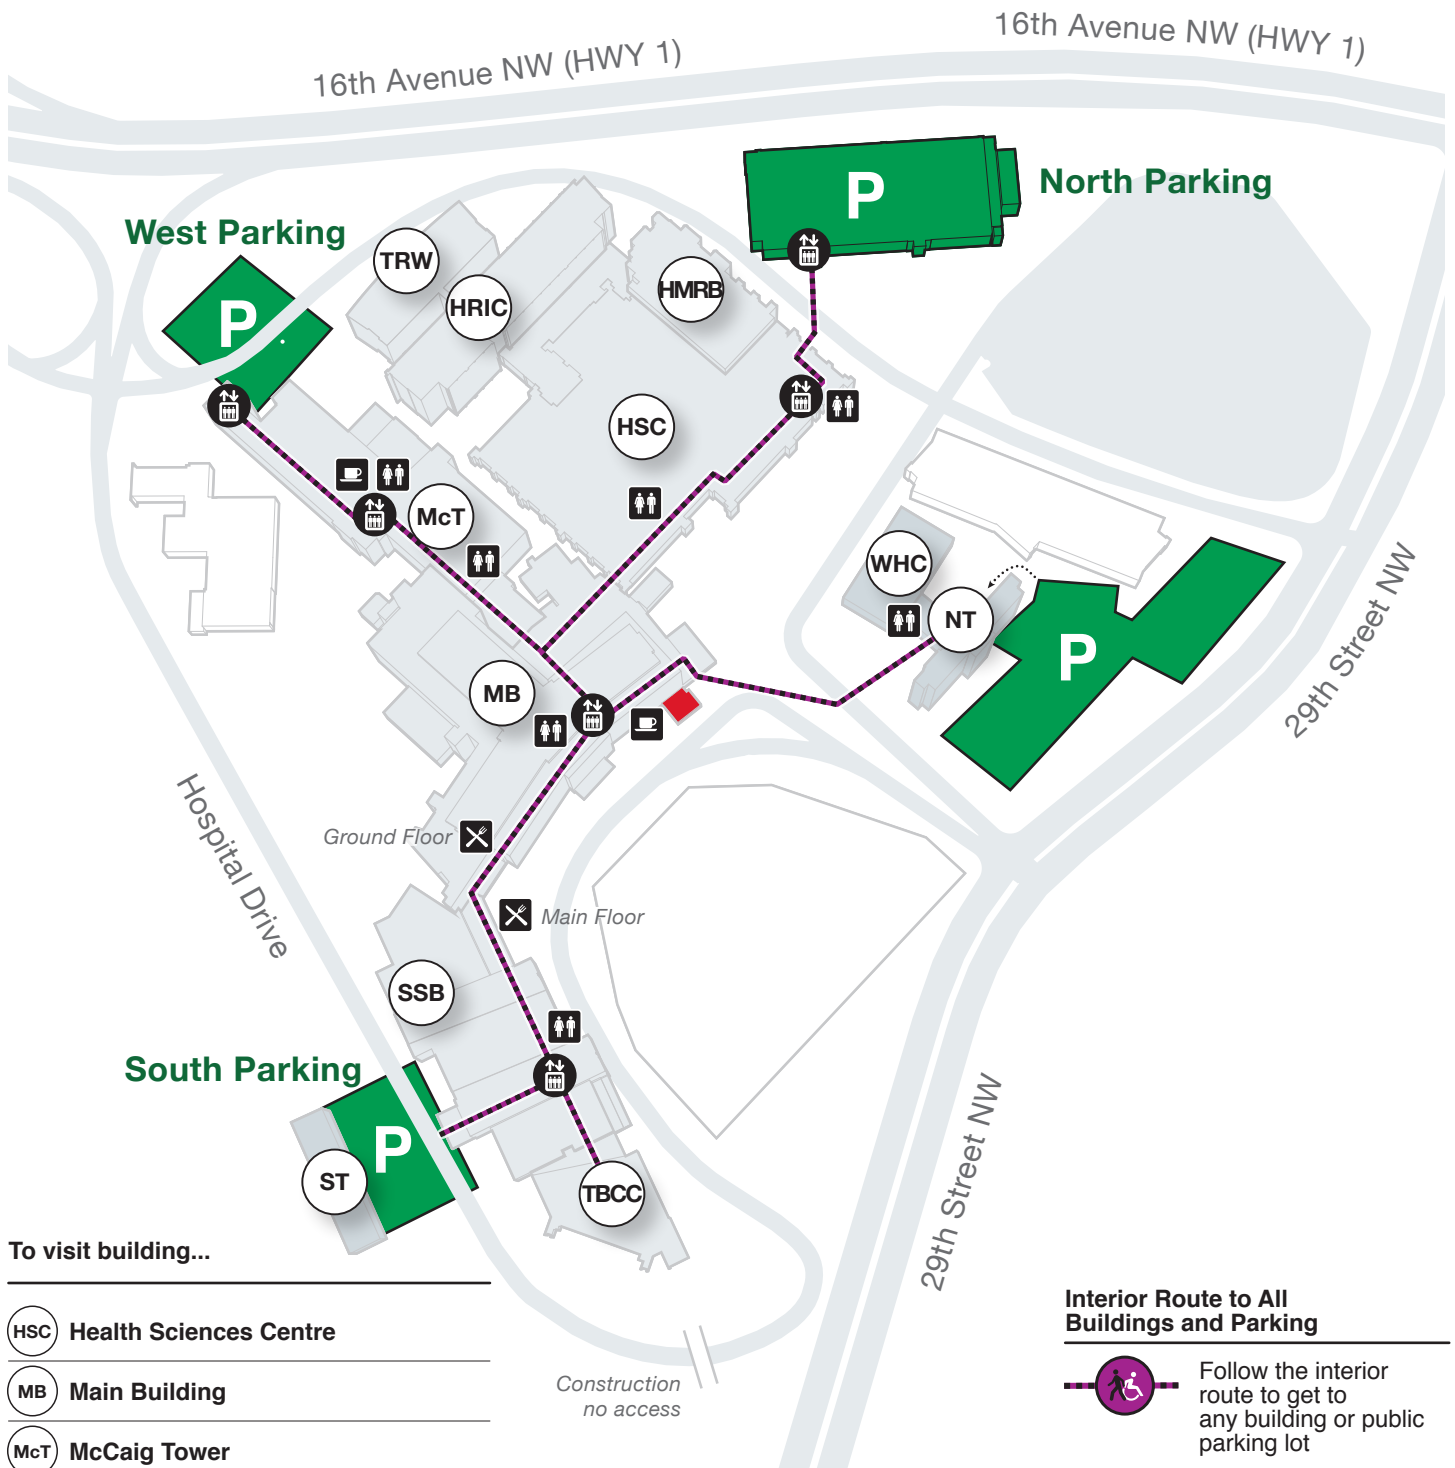

To visit building...	Use Site Entrance	Best Parking	Best drop-off
HSC Health Sciences Centre	East	North Parking	G
MB Main Building	West	West Parking	A
McT McCaig Tower	West	West Parking	E
NT North Tower	East	East Parking	H
ST South Tower	West	South Parking	D
SSB Special Services Building	West	South Parking	B
TBCC Tom Baker Cancer Centre	West	South Parking	C D
WHC Women's Health Centre	East	East Parking	H

- P** Primary parking lots
- P** Secondary surface parking
- A** Drop-off point
- Accessible parking
- Interior route to all buildings

To visit building...

- HSC Health Sciences Centre

- MB Main Building

- McT McCaig Tower

- NT North Tower

- ST South Tower

- SSB Special Services Building

- TBCC Tom Baker Cancer Centre

- WHC Women's Health Centre

*Construction
no access*

Interior Route to All Buildings and Parking

Follow the interior route to get to any building or public parking lot

Amenities

- Public Washrooms
- Cafeteria
- Coffee Shop